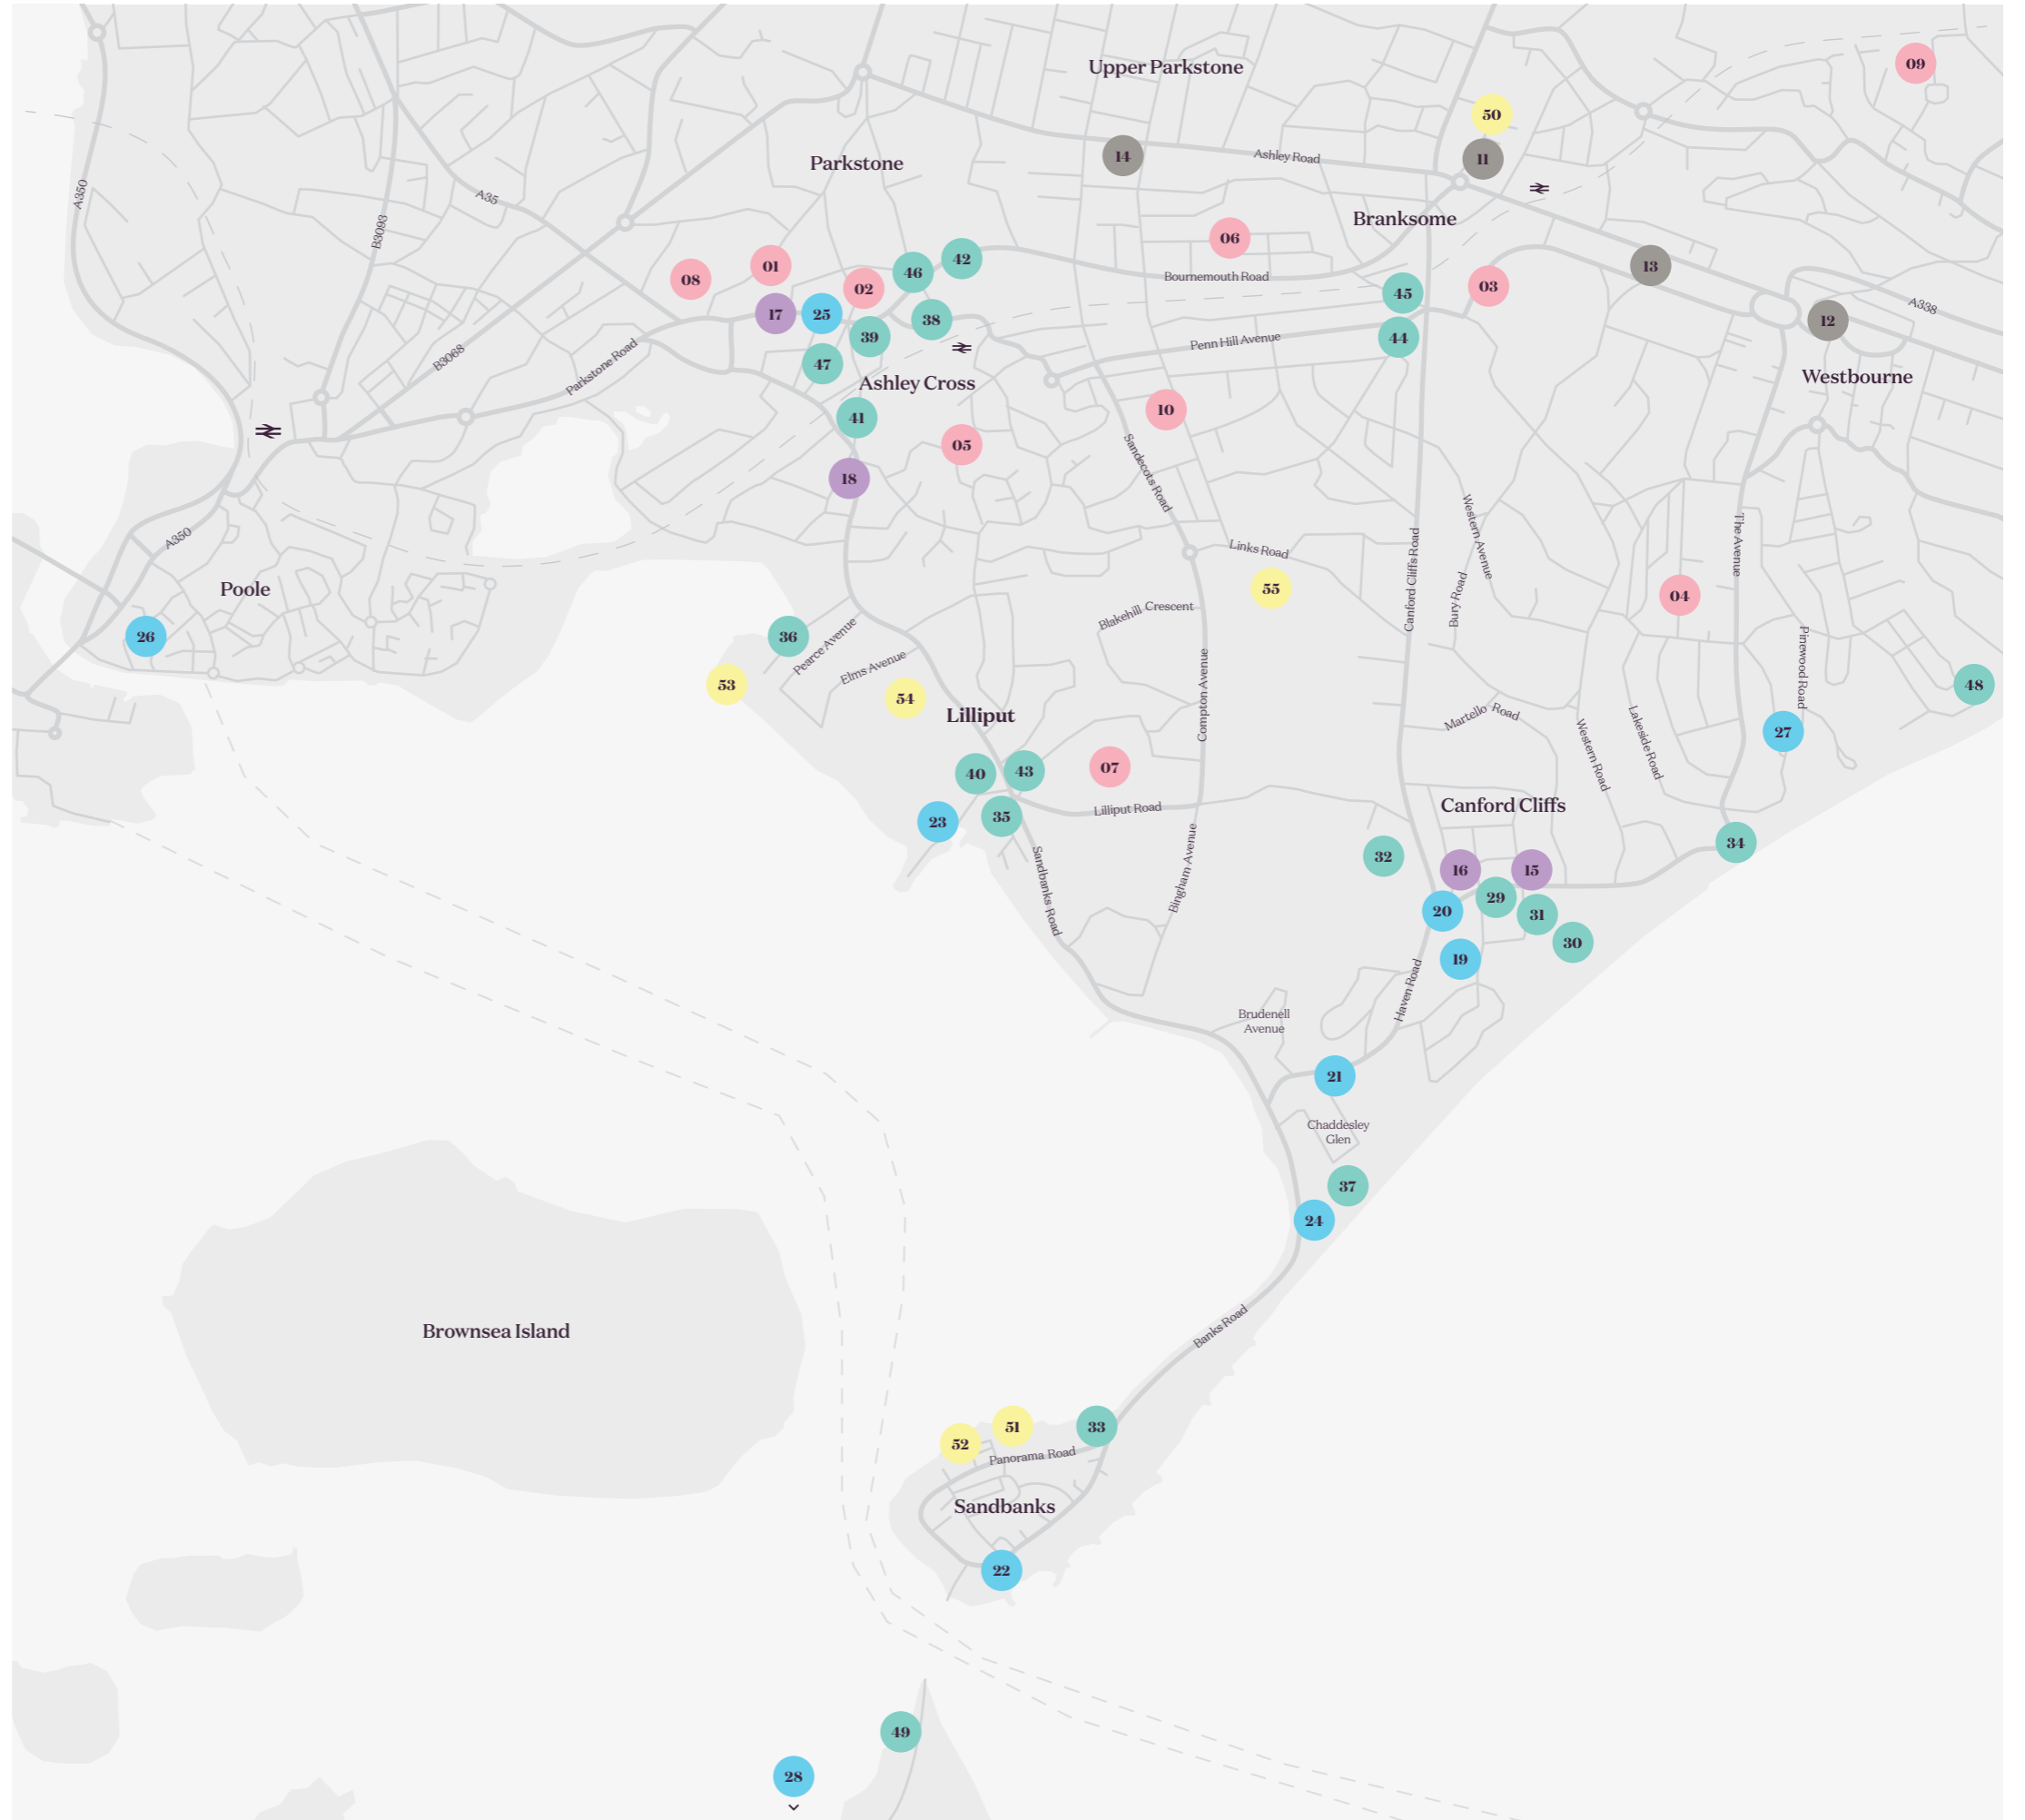

Nursery / Pre-Schools

- 01 Ashley Cross Montessori
- 02 Bright Horizons Montessori
- 03 Puss 'N' Boots Nursery
- 04 Nemo's Nursery

State Schools

- 05 Baden Powell / St Peters Junior
- 06 Courthill Infant School
- 07 Lilliput Infant School
- 08 Poole College

Private Schools

- 09 Talbot Heath School
- 10 Bournemouth Collegiate

Popular Retailers

- 11 John Lewis Home
- 12 Marks & Spencer Food
- 13 Tesco Superstore
- 14 Waitrose

Hair & Beauty

- 15 Dune Hair & Beauty
- 16 HNB Hair & Beauty
- 17 Sandbanks Clinic
- 18 Blushington Beauty Spa

Hotels / Restaurants

- 19 The Canford
- 20 Loch Fyne
- 21 Harbour Heights Hotel
- 22 Haven Hotel
- 23 Salterns Harbourside Hotel
- 24 Sandbanks Hotel
- 25 The Ox
- 26 Hotel Du Vin

- 27 Inn In The Park
- 28 The Pig On The Beach

Restaurants

- 29 Baffi Pizza
- 30 The Cliff
- 31 Stock
- 32 Compton Acres Tearooms
- 33 Rick Stein, Sandbanks
- 34 Branksome Beach
- 35 Koh Thai
- 36 South Deep Cafe
- 37 Jazz Cafe
- 38 Nicholas James
- 39 The Britannia
- 40 Rockets and Rascals
- 41 Miiko
- 42 Mark Bennett's, Ashley Cross
- 43 Mark Bennett's, Lilliput
- 44 Mark Bennett's, Penn Hill
- 45 Isabel's Brasserie
- 46 Drgnfly
- 47 Pulcinella
- 48 Vesuvio
- 49 Shell Bay

Health / Sports Clubs

- 50 DW Fitness Gym
- 51 Sandbanks Yacht Company
- 52 Royal Motor Yacht Club
- 53 Parkstone Yacht Club
- 54 Lilliput Sailing Club
- 55 Parkstone Golf Club